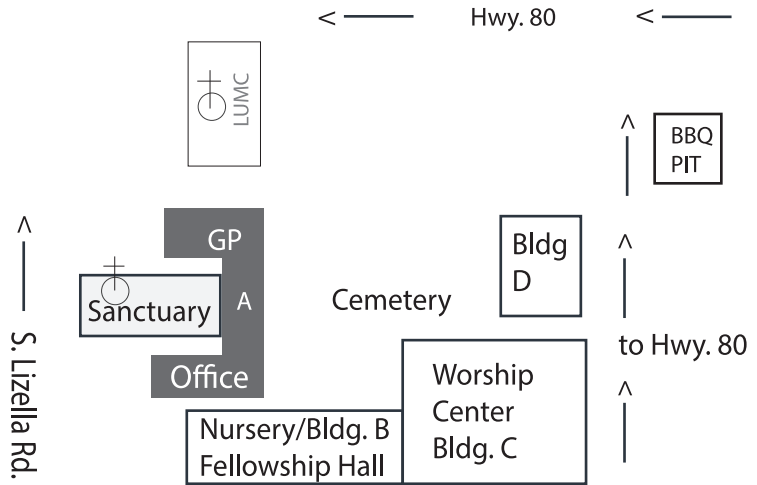

Sunday School Directory

Preschool - Building B

0-12 mos.	B3
1's & 2's	B1
3 & 4 Yr. Old	B13
K5	B9

Jennifer Ord
 Laura Ford & Wendy Meeks
 Christian & Chrystle Thompson
 Rich & Beth Oscar

Children - Lower CLC

1st-2nd Grade	D2
3rd-4th Grade	D3
5th Grade	D4

Carolyn Wilder & Kim Spires/Tim & Amanda Warr
 Rachel & Tyler Jones
 Steve Wolfe & Mark Acree/Greg & Becky Pirkle

Youth - Upper CLC

MS Boys & Girls	C206
9th-12th	HS Room
College/Career	Loft